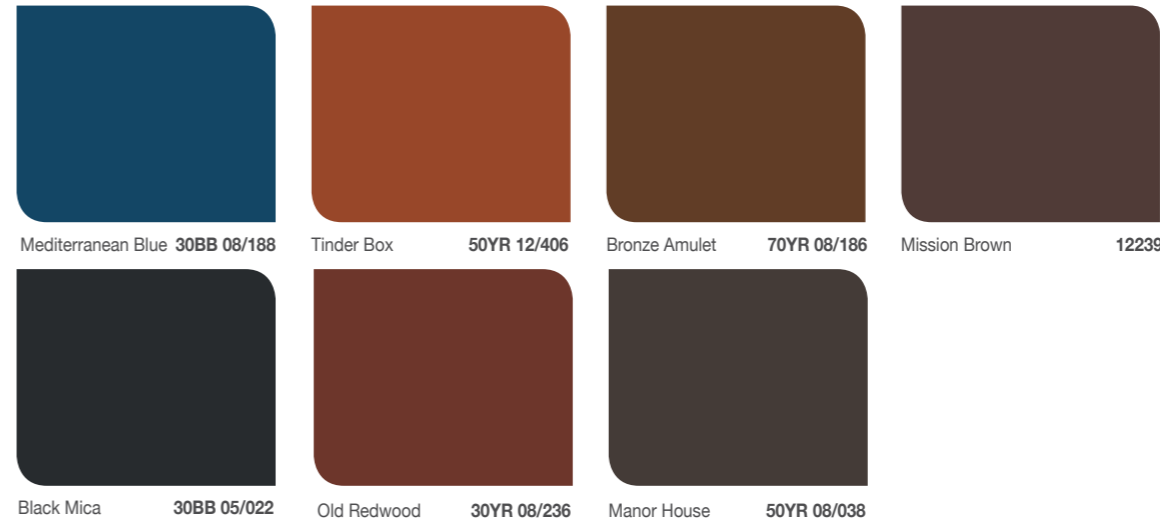

Also available:
 Black **GL 122**
 White **GL 101**
 Brilliant White **GL 290**
 ① Base 1 ② Base 2
 ③ Base 3 ④ Base 4
 ⑤ Base 5

wood and metal

Over 2000 colours available with **TINTING**

Dulux Satinwood
Luxury satin finish

Dulux Timbertone
Transparent interior
wood finish

- Highlights the beauty of natural wood
- Ideal for new or previously varnished interior wood surfaces
- No added lead and mercury

Clear Glossy 18017 Honeypine 16059 Rosewood 14049 Antique Red 14126 Mahogany 12092

exterior wood

Over 2000 colours available with **TINTING**

Dulux Timbercolour
Acrylic exterior
wood finish

- Contains UV resisting colour pigments to protect against colour fading
- Fungus and algae resistance
- No added lead and mercury

- Long lasting pigmented varnish
- Enhances the natural grain of wood
- Filters out UV rays, thereby minimises cracking, flaking and peeling
- No added lead and mercury

Rosewood 14337 Antique 14338 Mahogany 12493 Honeypine 16325 Walnut 14331
Ebony 10484 Gold Bar 16601 Arabian Dust 12701 Maple Brownie 12702