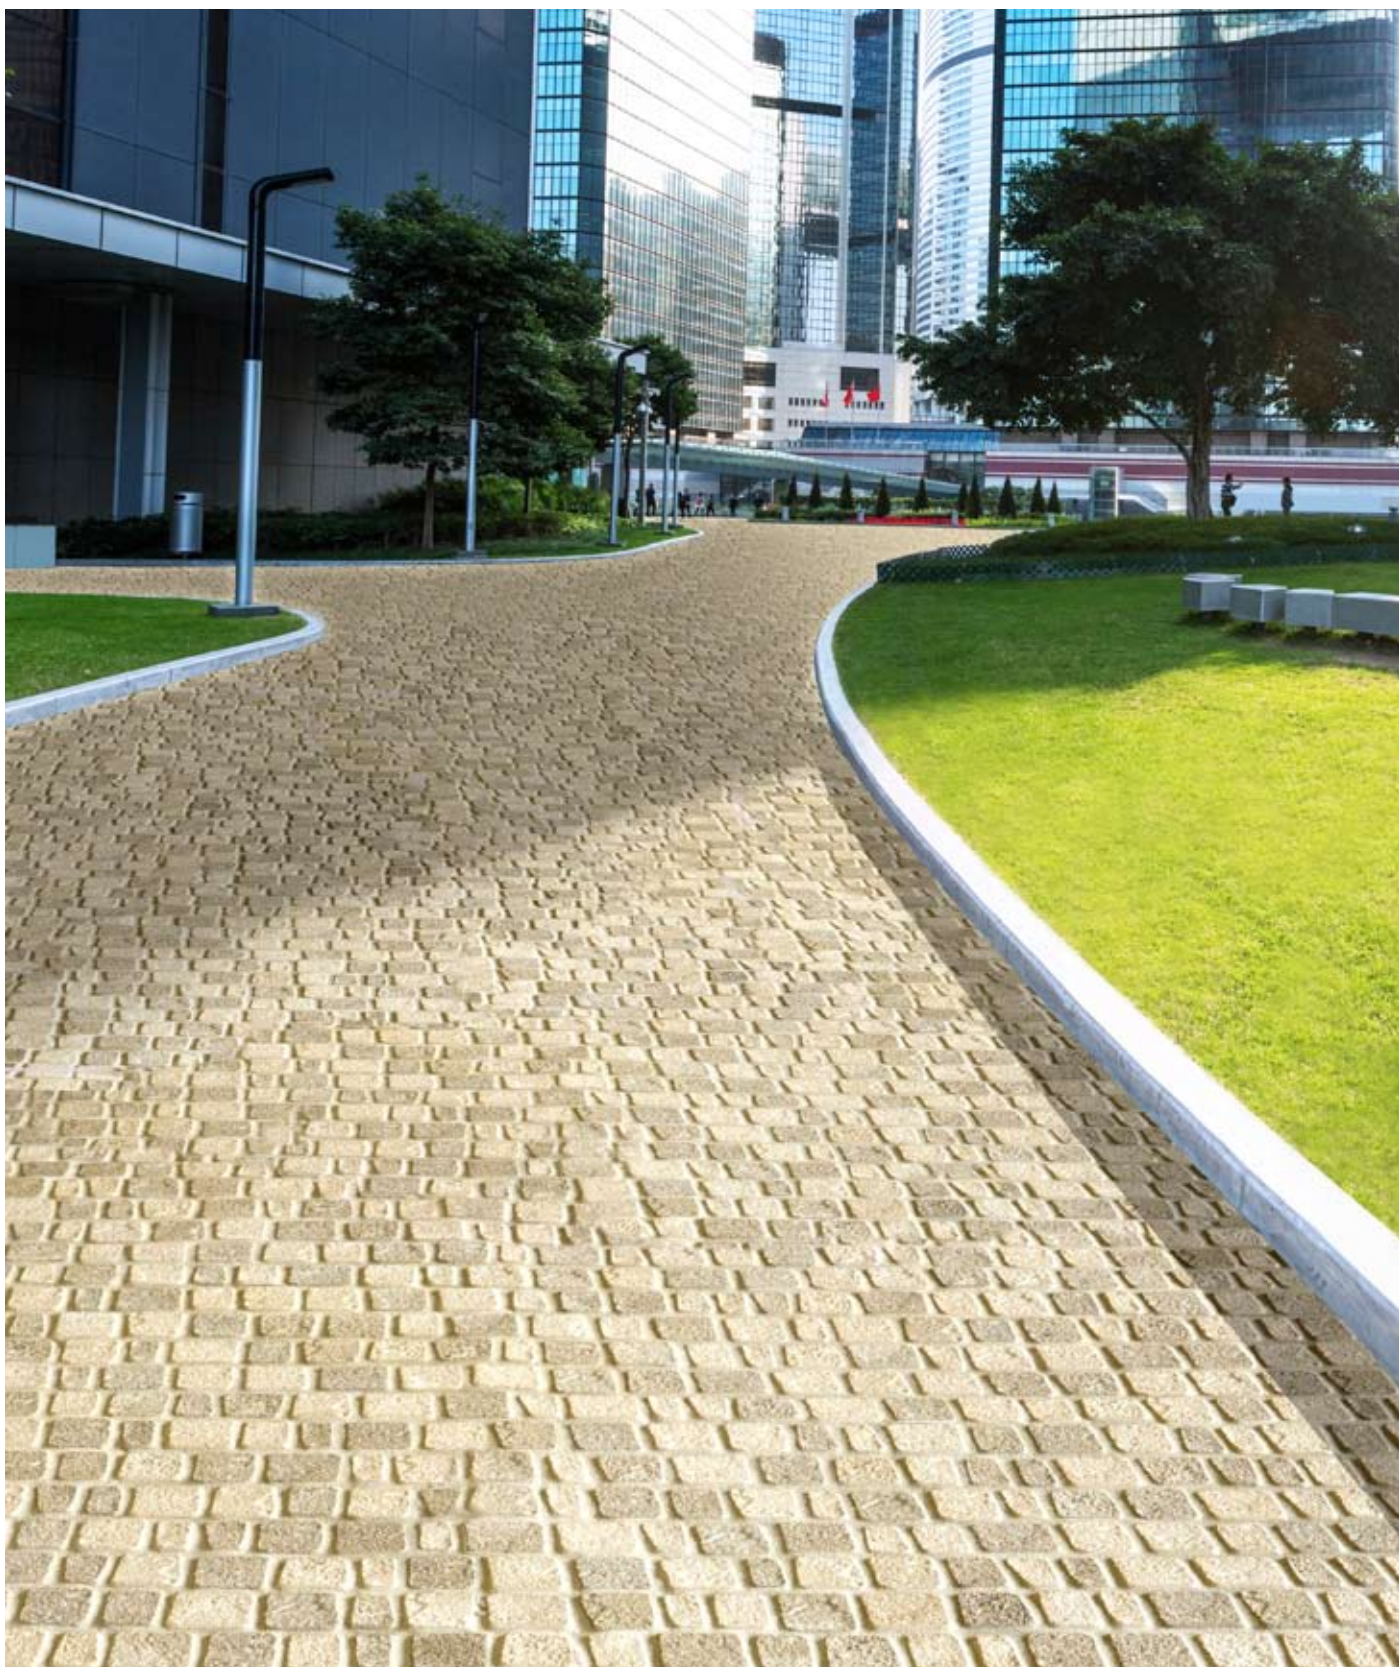

NO - 9/1 Pigeon Grey 50%, Cookie and Cream 50%

บริษัท เคนไซ ซีรามิกส์ อินดัสตรี จำกัด
169/94-97 ถนนรัชดาภิเษก แขวงดินแดง เขตดินแดง กรุงเทพฯ 10400
โทร. 02 692 5080-90 โทรสาร 02 692 5091-92
e-mail : kenjai@kenjai.co.th www.kenjai.co.th