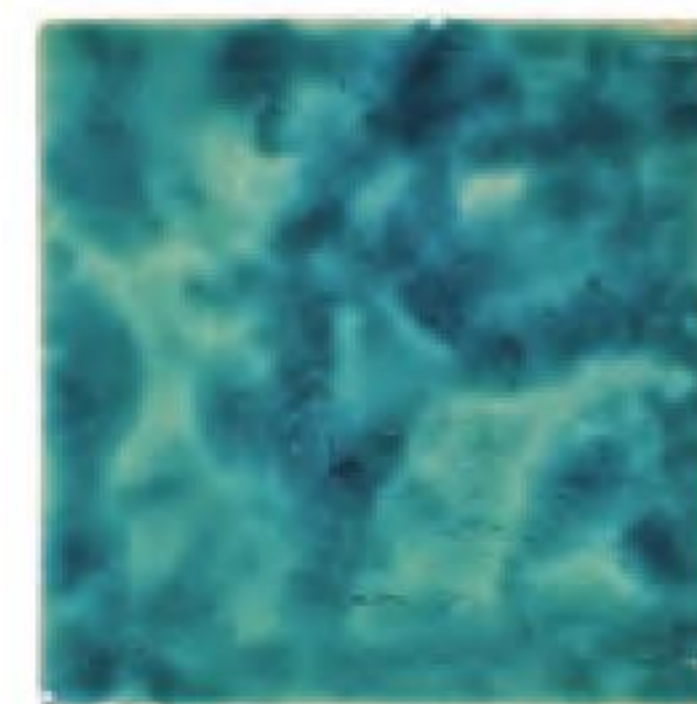

PSF-101
100 X 100 X 10 mm.
90 Pcs. / Sq.M.
90 Pcs. / Ctn.

PST-100
100 X 100 X 10 mm.
-
60 Pcs. / Ctn.

COLORS

HAWAIIAN BLUE 1

HAWAIIAN BLUE 2

HAWAIIAN BLUE 3

ANDAMAN GREEN 1

ANDAMAN GREEN 2

ANDAMAN GREEN 3

ANDAMAN GREEN 4

SMOKY

HONEY BEE

SUGAR BROWN

MOON LITE

GOLDEN SAND

FOGGY