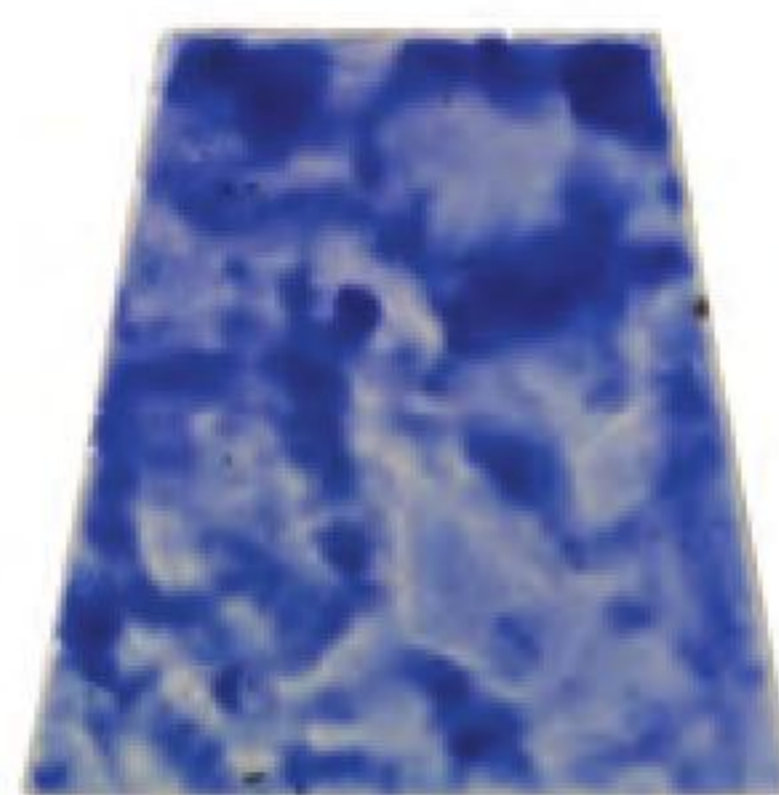

KENZAI CERAMICS

SWIMMING POOL TILE

P.117

21

SWIMMING POOL TILE

Available in 2 series of the glazed surface (Gypsy) and the glazed with texture surface (Persia) in different appearance. This is an option for swimming pool tile and the decorative materials.

Interior Floor
installation

Exterior Floor
installation

Installation
with joint

KENZAI CERAMICS

SWIMMING POOL TILE

P.118 **21**

KENZAI CERAMICS

PERSIA

The swimming pool and exterior - interior wall and floor tile. The glazed surface with remarkable texture looks like natural stone and reflecting the attractive dimension.

P.119

PSB-100
60 X 100 X 100 X 10 mm.
114 Pcs. / Sq.M.
70 Pcs. / Ctn.

PSF-101
100 X 100 X 10 mm.
90 Pcs. / Sq.M.
90 Pcs. / Ctn.

PST-100
100 X 100 X 10 mm.
-
60 Pcs. / Ctn.

COLORS

HAWAIIAN BLUE 1

HAWAIIAN BLUE 2

HAWAIIAN BLUE 3

ANDAMAN GREEN 1

ANDAMAN GREEN 2